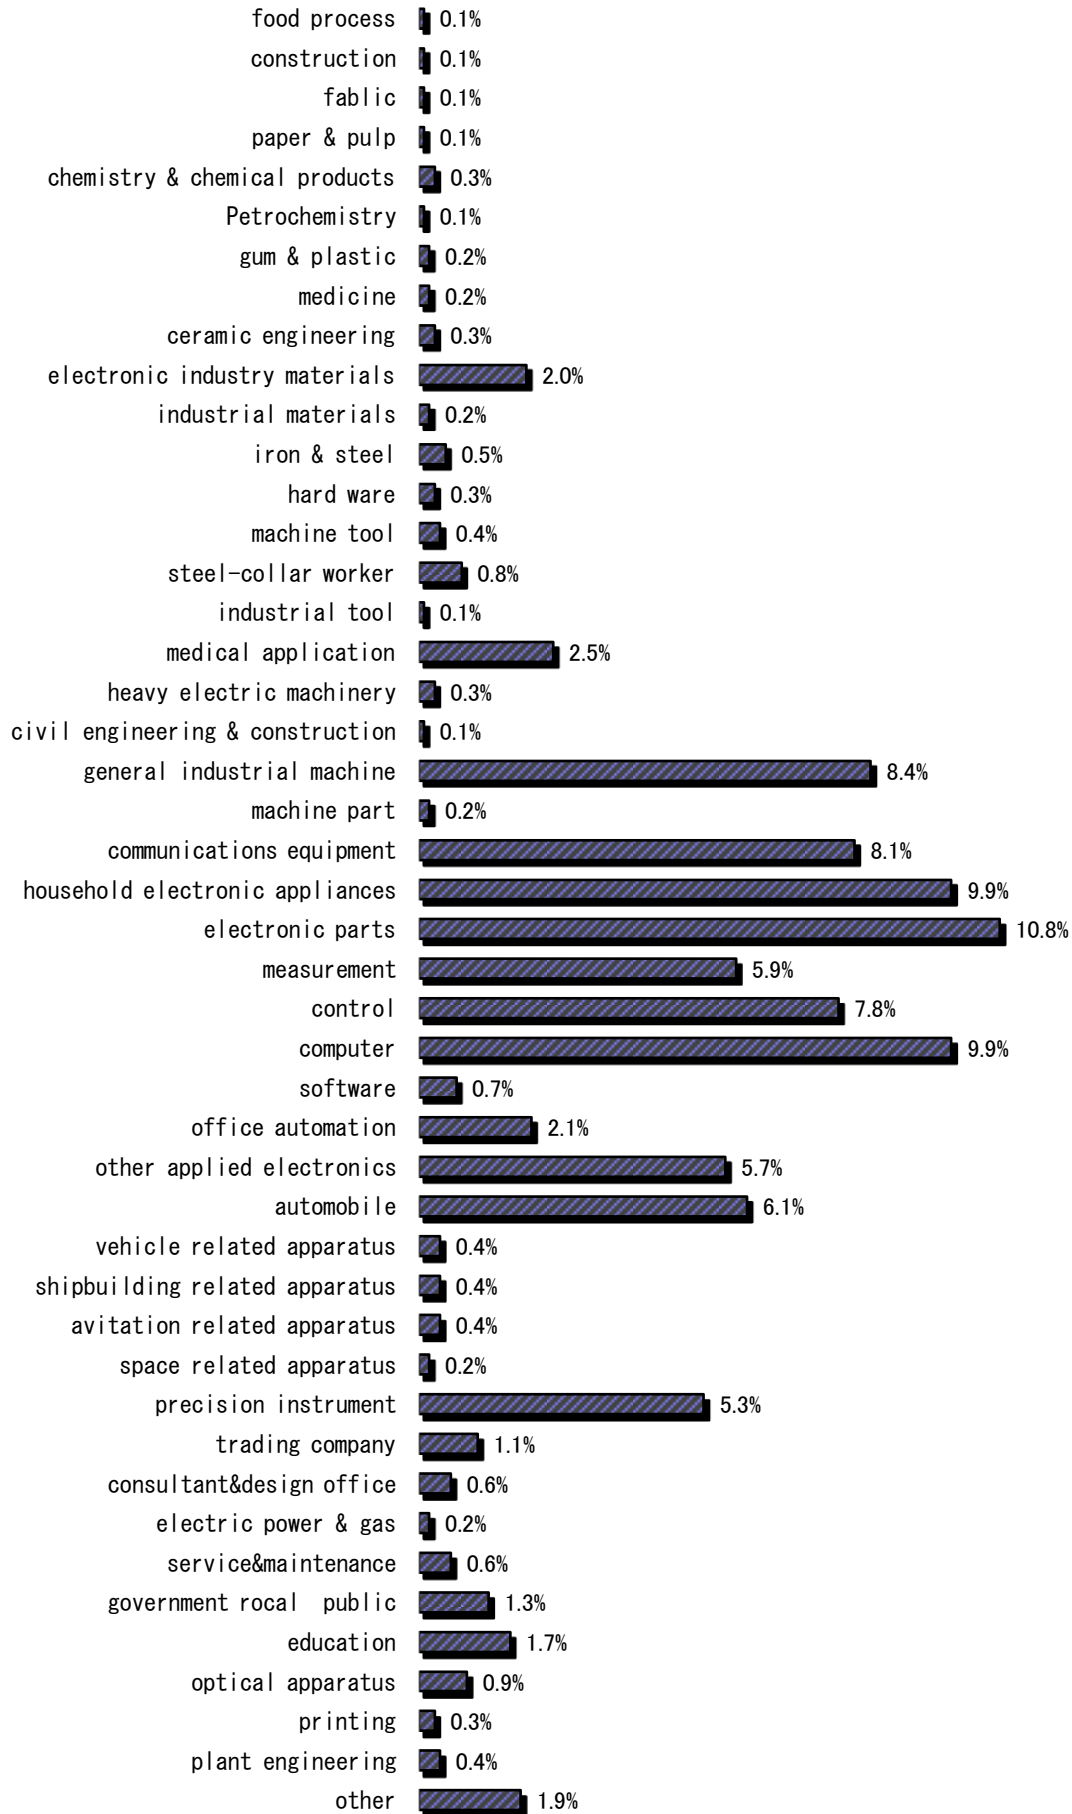

- EPD READER ANARYSIS -

Circulation:28,000

INDUSTRIAL CATEGORY