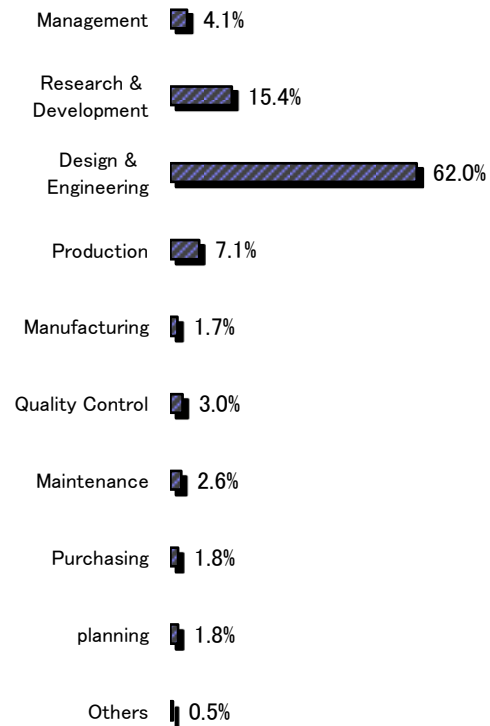

TECHNICAL SPECIALITY

JOB

NUMBER OF EMPLOYEES

CAPITAL