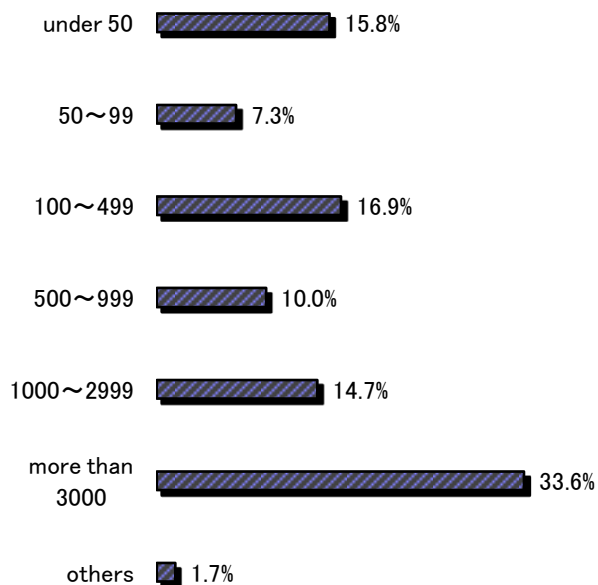

NUMBER OF EMPLOYEES